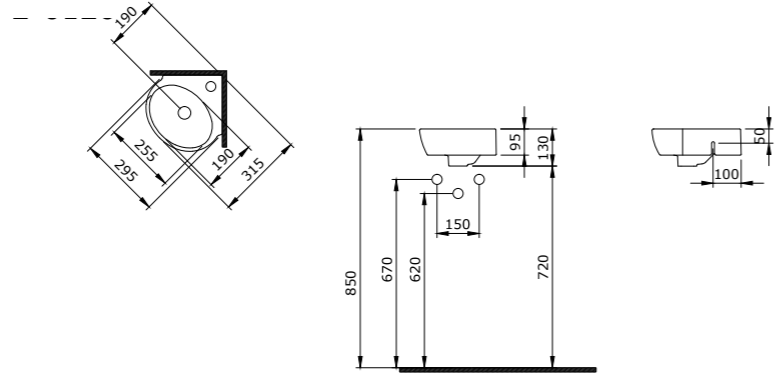

1392-001-0126

Köşe Lavabo 30 cm Batarya ve Tasma Delikli
Corner Washbasin With Tap & Overflow Hole 30 cm.