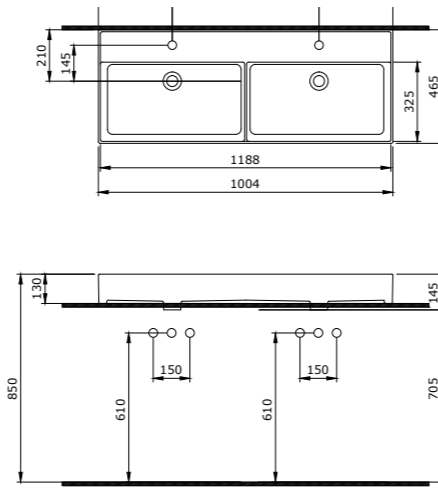

1409-001-0129

New Age Asma Klozet
New Age Wall Hung WC
New Age Vaso Sospeso