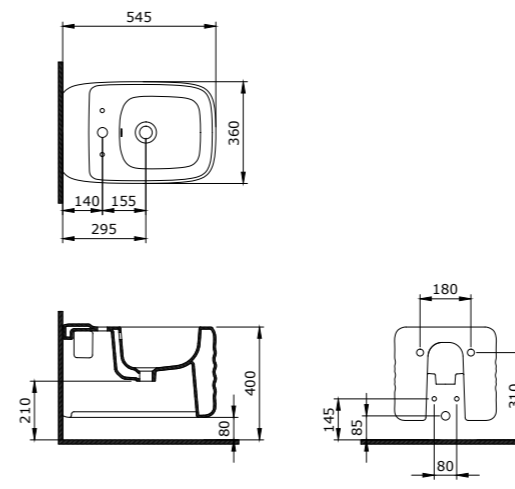

1410-001-0120

New Age Asma Bide
New Age Wall Hung bidet
New Age Bidet Sospeso