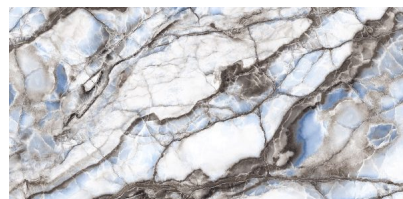

PINAPULPIS 60X120
~~2.190 MKD~~
1590 MKD

MARBLE BEAUTY

01

GALAXY
60X120
~~2.190 MKD~~
1.590 MKD

02

SAFARI BLUE
60X120
~~2.190 MKD~~
1.590 MKD

03

ARTSY
60X120
~~2.190 MKD~~
1.590 MKD