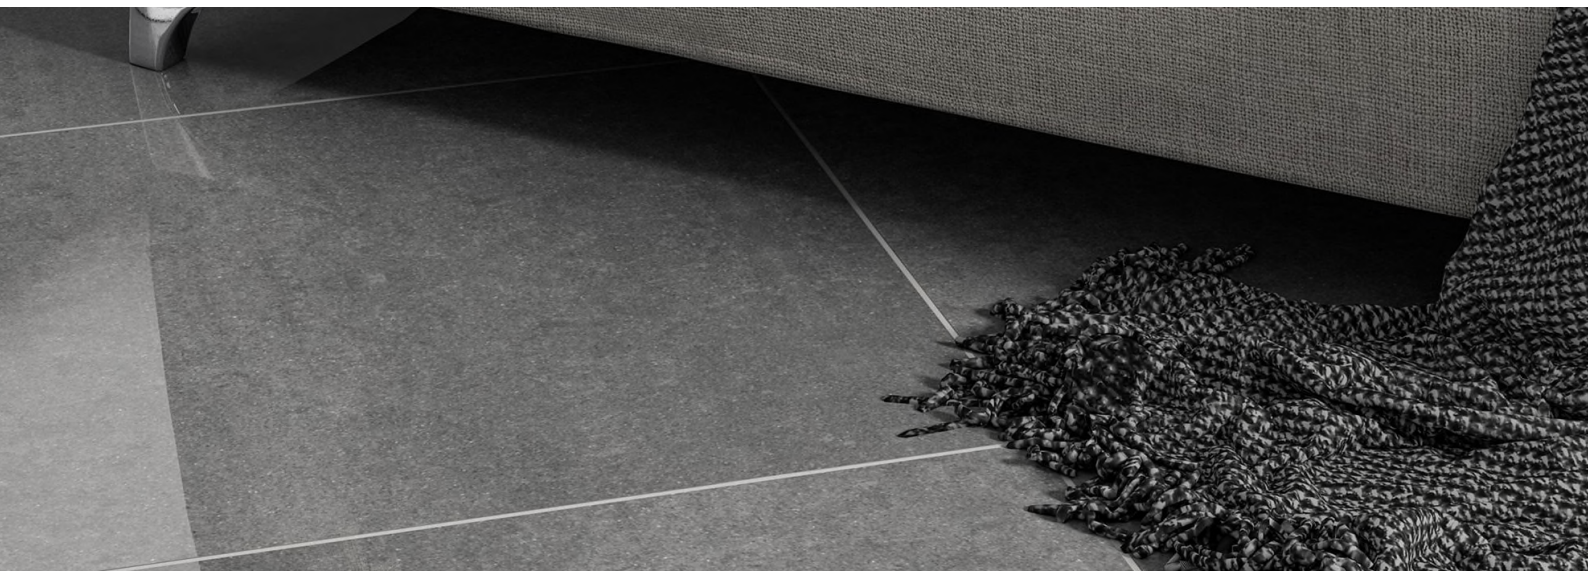

01

**GP-U672 PLAIN
ANTRACIT (790)
POLISHED 60X60
~~2.500 MKD~~
1.500 MKD**

02

**GM-V044 PLAIN
GREY (731)
MATTE 30X60
~~2.434 MKD~~
1.460 MKD**

03

**GP-R754 PLAIN
BONE
POLISHED
60X120
~~2.700 MKD~~
1.620 MKD**