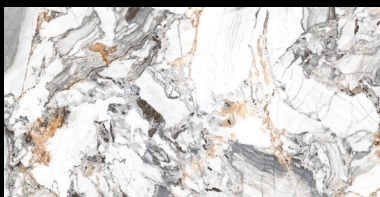

LAST QUANTITIES

01