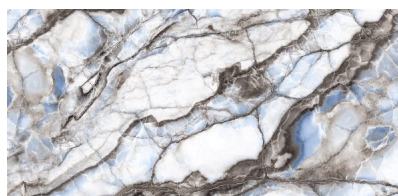

CLAY
IVORY
60X120
~~1.690 MKD~~
1.250 MKD

02

SAFARI BLUE
60X120
~~1.890 MKD~~
1.350 MKD

03

ANTICA GREY 04
60X120
~~1.890 MKD~~
1.350 MKD

04

EARTH
GRANADA
60X120
~~1.690 MKD~~
1.250 MKD

05