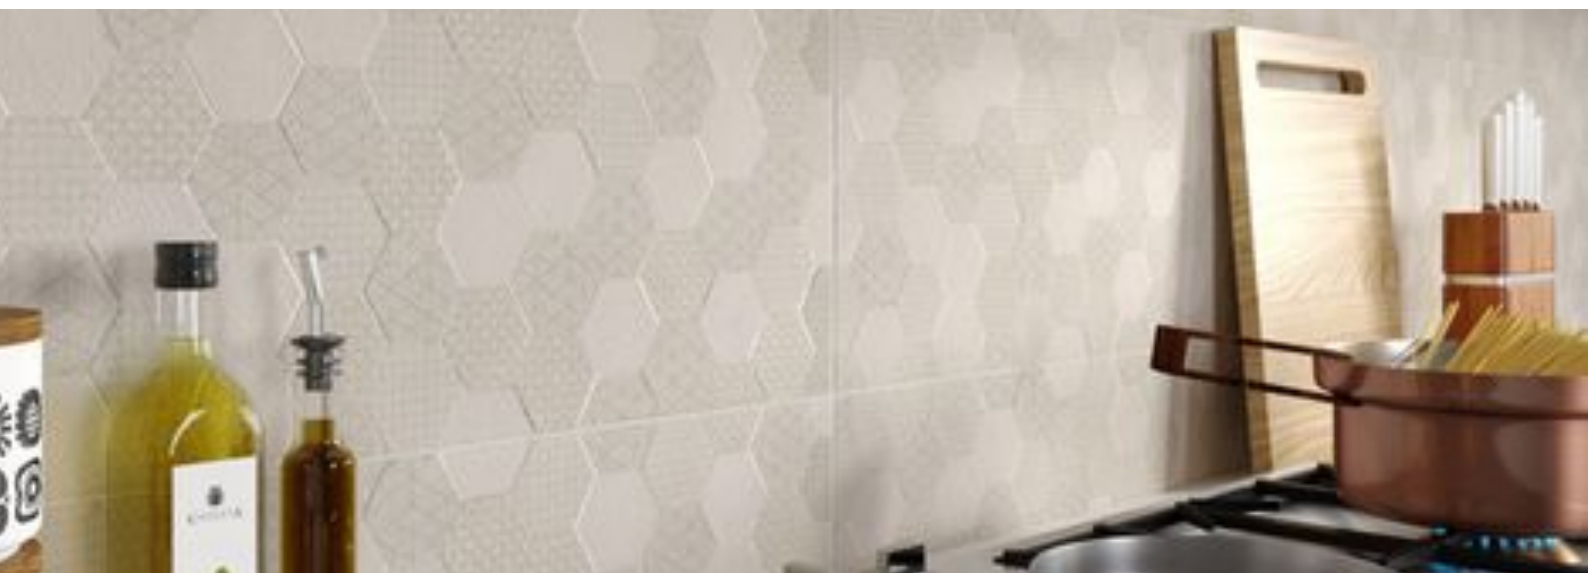

RM-8204
GRAFEN
HEXAGON
ANTRACITE
30X60
~~1.205~~ MKD
723 MKD