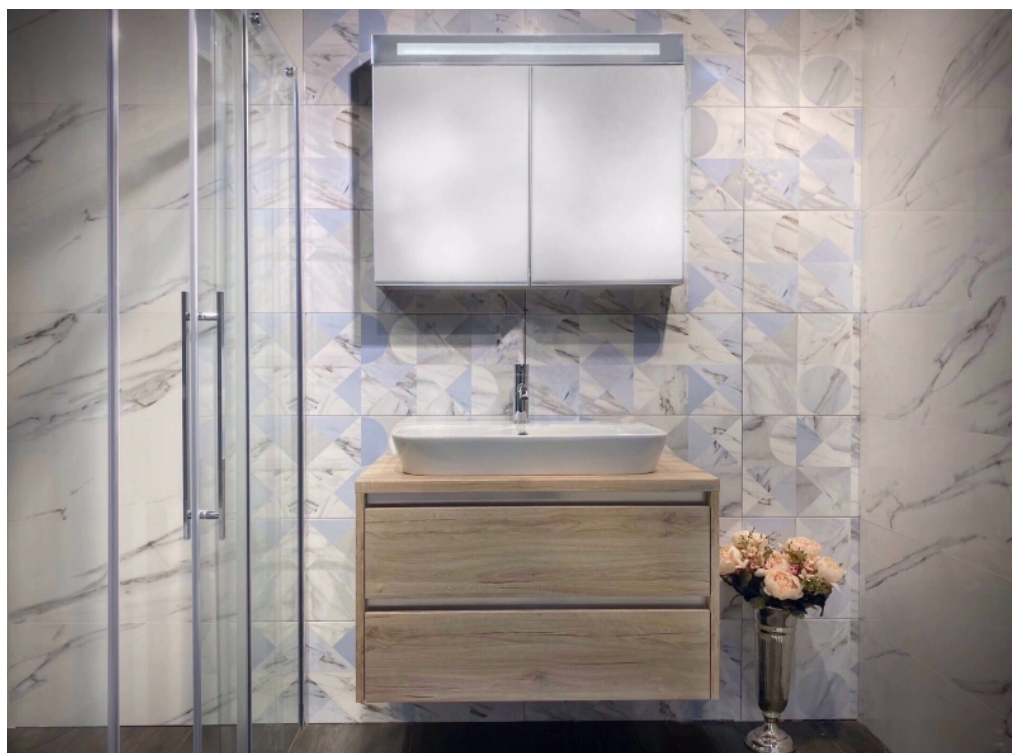

VERONA 65 WHITE
~~12.990 MKD~~
10.392 MKD

SIENA SONOMA
+ CABINET
~~35.990 MKD~~
28.792 MKD

02

CLARE GREY

HANDCRAFTED BESPOKE DESIGN & PORCELAIN HANDLES.

SANITARY WEAR

T4 WC WALL HUNG
~~23.042 MKD~~
11.521 MKD